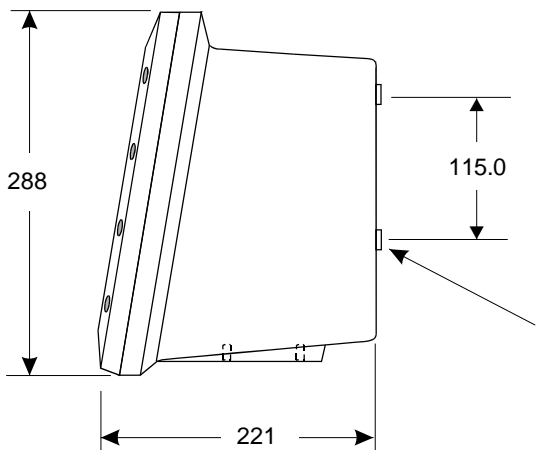

# Ex 410 Enclosures

(all dimensions in mm)

**Ex 410 Enclosure with 4 Keys**

**Ex 410 Enclosure with 5 Keys**

**Material:** Cast Aluminium  
**Finish:** Light beige powdercoat

Mounting Holes (4) on rear  
 Metric thread M8  
 NPT thread 5/16 UNF

**Enclosure with 3 x M20 Gland holes**

**Enclosure with 3 x 3/4" NPT Gland holes**