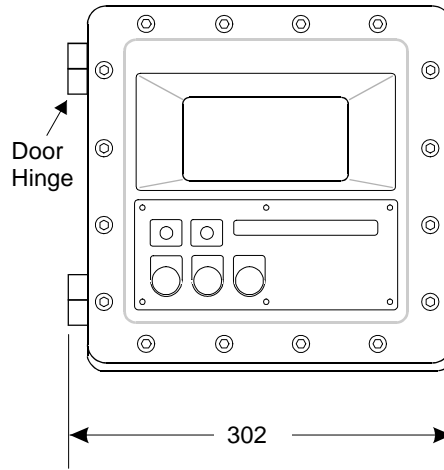

# Ex 410 Enclosures

(all dimensions in mm)

**Ex 410 Enclosure with 4 Keys**

**Ex 410 Enclosure with 5 Keys**

**Material:** Cast Aluminium  
**Finish:** Light beige powdercoat

Mounting Holes (4) on rear  
 Metric thread M8  
 NPT thread 5/16 UNF

**Enclosure with 3 x M20 Gland holes**

**Enclosure with 3 x 3/4" NPT Gland holes**