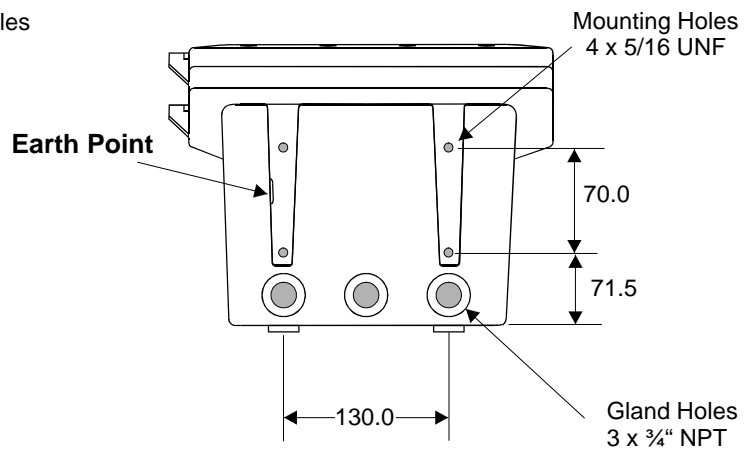

# Ex 410 Enclosures

(all dimensions in mm)

**Ex 410 Enclosure with 4 Keys**

**Ex 410 Enclosure with 5 Keys**

**Material:** Cast Aluminium  
**Finish:** Light beige powdercoat

Mounting Holes (4) on rear  
 Metric thread M8  
 NPT thread 5/16 UNF

**Enclosure with 3 x M20 Gland holes**

**Enclosure with 3 x 3/4" NPT Gland holes**