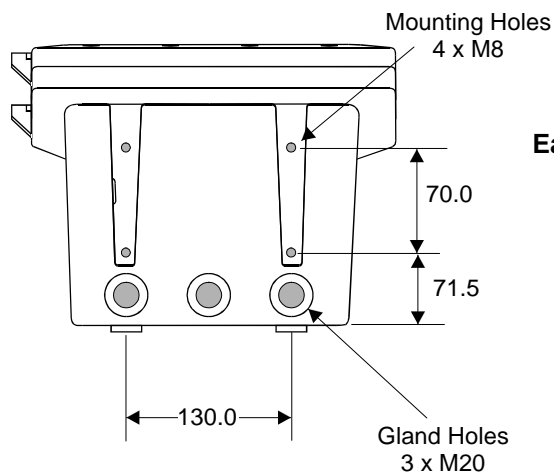

# Ex 410 Enclosures

(all dimensions in mm)

**Ex 410 Enclosure with 4 Keys**

**Ex 410 Enclosure with 5 Keys**

**Material:** Cast Aluminium  
**Finish:** Light beige powdercoat

Mounting Holes (4) on rear  
 Metric thread M8  
 NPT thread 5/16 UNF

**Enclosure with 3 x M20 Gland holes**

**Enclosure with 3 x 3/4" NPT Gland holes**