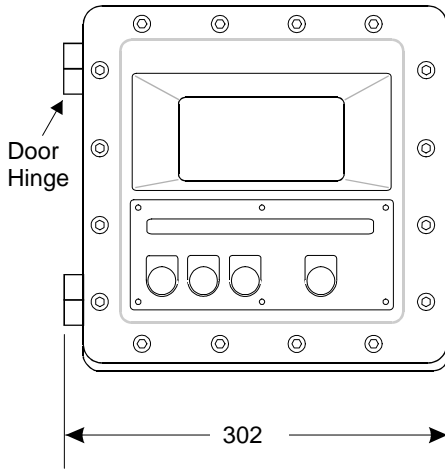

# Ex 410 Enclosures

(all dimensions in mm)

**Ex 410 Enclosure with 4 Keys**

**Ex 410 Enclosure with 5 Keys**

**Material:** Cast Aluminium  
**Finish:** Light beige powdercoat

Mounting Holes (4) on rear  
 Metric thread M8  
 NPT thread 5/16 UNF

**Enclosure with 3 x M20 Gland holes**

**Enclosure with 3 x 3/4" NPT Gland holes**